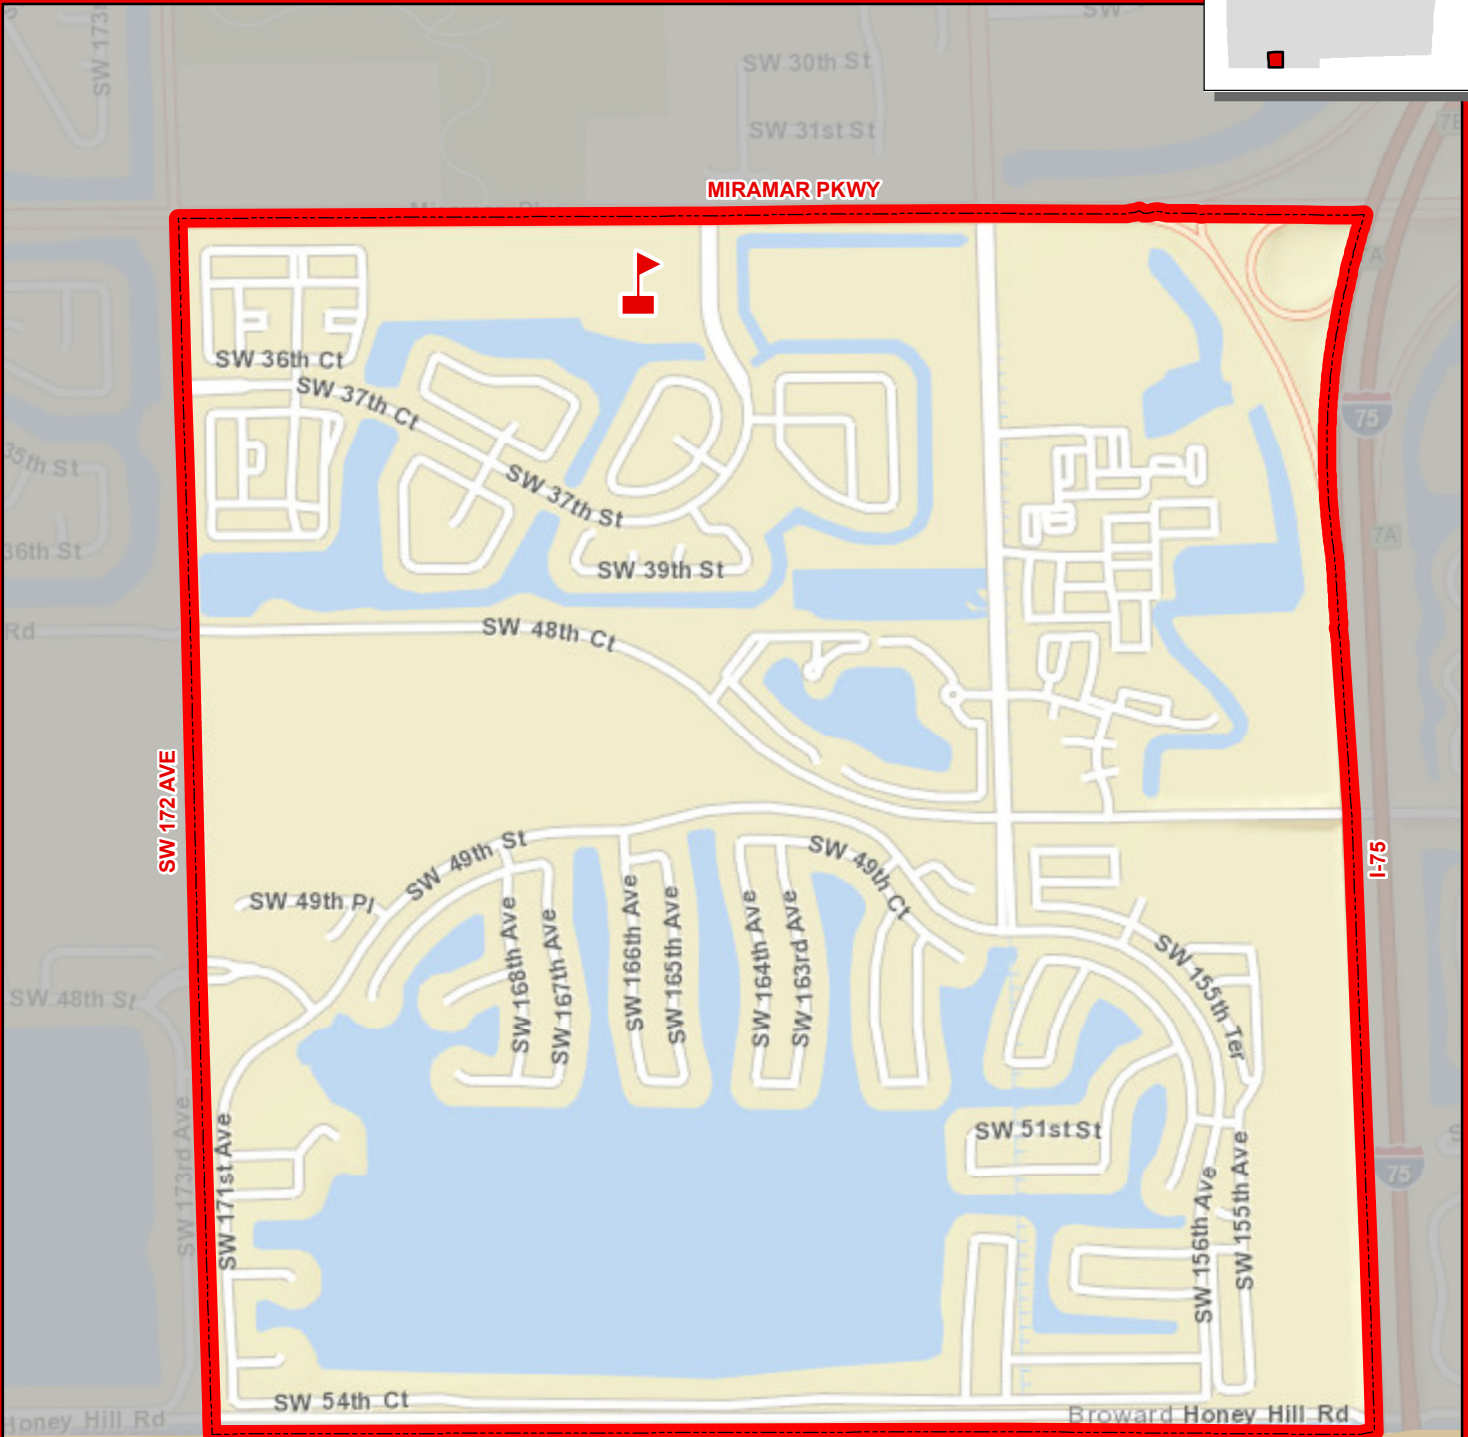

DOLPHIN BAY ELEMENTARY SCHOOL

16450 MIRAMAR PARKWAY
MIRAMAR, FLORIDA 33027
754-323-8000

Service Layer Credits: Sources: Esri, DeLorme, NAVTEQ, USGS, Intermap, IPC, NRCAN, Esri Japan, METI, Esri China (Hong Kong), Esri (Thailand), TomTom, 2013

THIS MAP IS FOR CONCEPTUAL PURPOSES ONLY AND SHOULD NOT BE USED FOR LEGAL BOUNDARY DETERMINATIONS